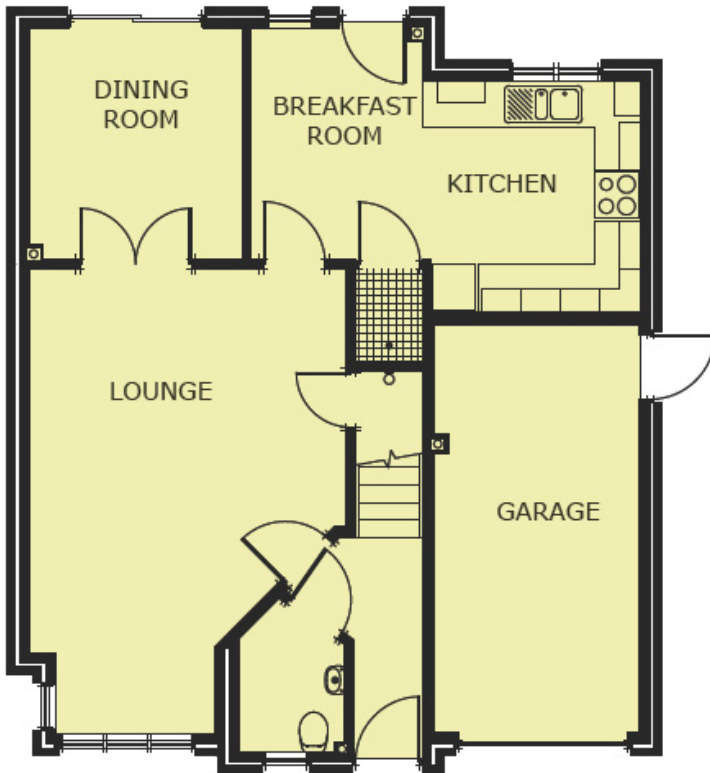

STRATHCARRON PARK

Paisley

THE HARTWELL

GROUND FLOOR

LIVINGROOM	4124 X 4949 (exc. bay)
DINING ROOM	2800 X 3000
KITCHEN	3002 X 3000
BREAKFAST ROOM	2248 X 3000
MASTER BEDROOM	2748 X 3900
BEDROOM 2	3628 X 3000
BEDROOM 3	2636 X 3158
BEDROOM 4	2412 X 2750

FIRST FLOOR