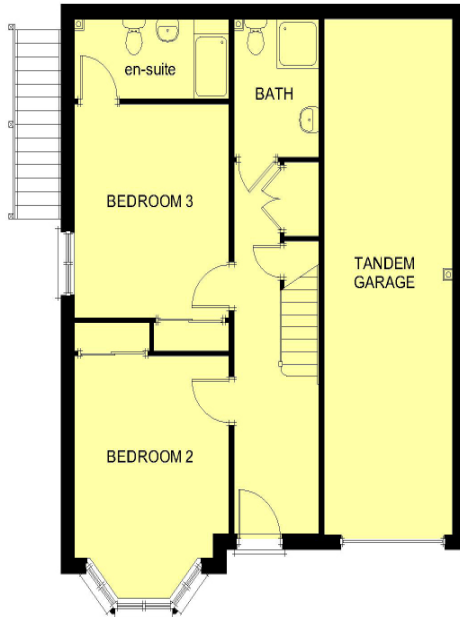

## THE SELBY

GROUND FLOOR

LIVING ROOM	4330 X 4729	(EXCLUDING BAY)
DINING ROOM	3548 X 2748	
KITCHEN	4596 X 2650	
BEDROOM 1	3814 X 3050	(max)
BEDROOM 2	3800 X 3400	(EXCLUDING BAY)
BEDROOM 3	3991 X 3400	
BEDROOM 4	3300 X 2500	
BATHROOM (ground floor)	2600 X 1850	
BATHROOM (first floor)	2000 X 1808	
EN-SUITE BED 1	1808 X 1566	
EN-SUITE BED 3	3400 X 1525	

FIRST FLOOR